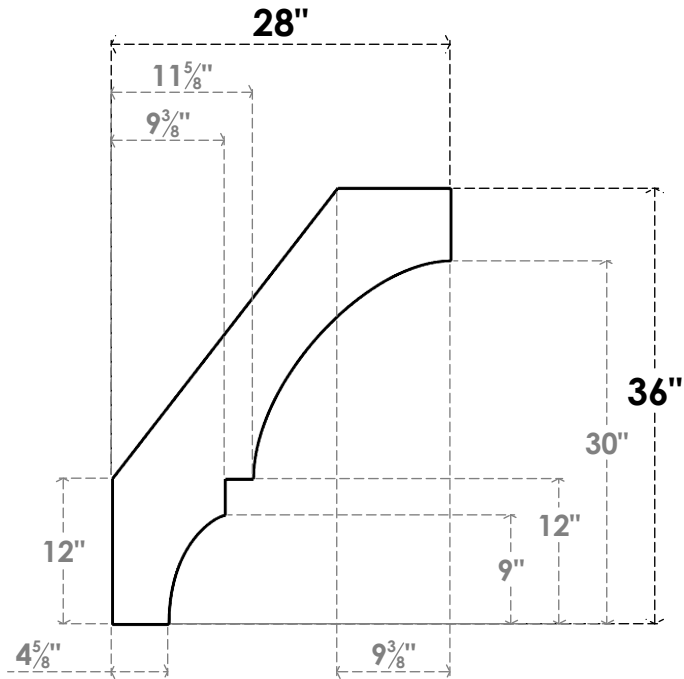

ITEM NUMBER: BRCPC055X28000X36000BOA

5 1/2"W X 28"D X 36"H BALBOA ARCHITECTURAL GRADE PVC CLOSED KNEE BRACE

SIDE PROFILE

FRONT PROFILE

ISOMETRIC

EKENA MILLWORK
2300 WEST MAIN ST.
CLARKSVILLE, TX 75426
TOLL FREE: 866-607-0453
WWW.EKENAMILLWORK.COM