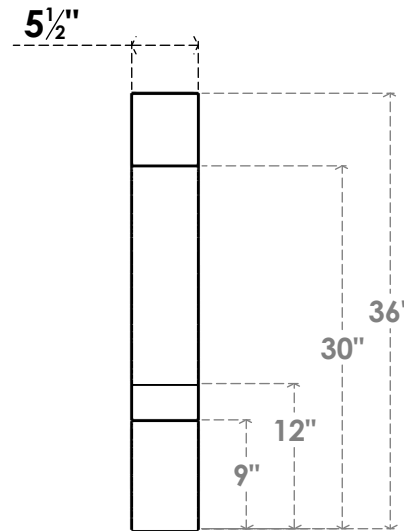

ITEM NUMBER: BRCPC055X28000X36000BOA

5 1/2"W X 28"D X 36"H BALBOA ARCHITECTURAL GRADE PVC CLOSED KNEE BRACE

SIDE PROFILE

FRONT PROFILE

ISOMETRIC

EKENA MILLWORK
2300 WEST MAIN ST.
CLARKSVILLE, TX 75426
TOLL FREE: 866-607-0453
WWW.EKENAMILLWORK.COM

NOTES

1. INSTALLATION TO BE COMPLETED IN ACCORDANCE WITH MANUFACTURER'S SPECIFICATIONS.
2. DRAWING MAY NOT BE TO SCALE
3. THIS DRAWING IS INTENDED FOR DESIGN AND PLANNING PURPOSES ONLY.
4. ALL INFORMATION CONTAINED HEREIN WAS CURRENT AT THE TIME OF DEVELOPMENT BUT MUST BE REVIEWED AND APPROVED BY THE PRODUCT MANUFACTURER TO BE CONSIDERED ACCURATE.
5. ARCHITECTURAL GRADE PVC PRODUCTS ARE MADE FROM EXPANDED CELLULAR PVC AND COME NATURALLY WHITE BUT MAY BE PAINTED